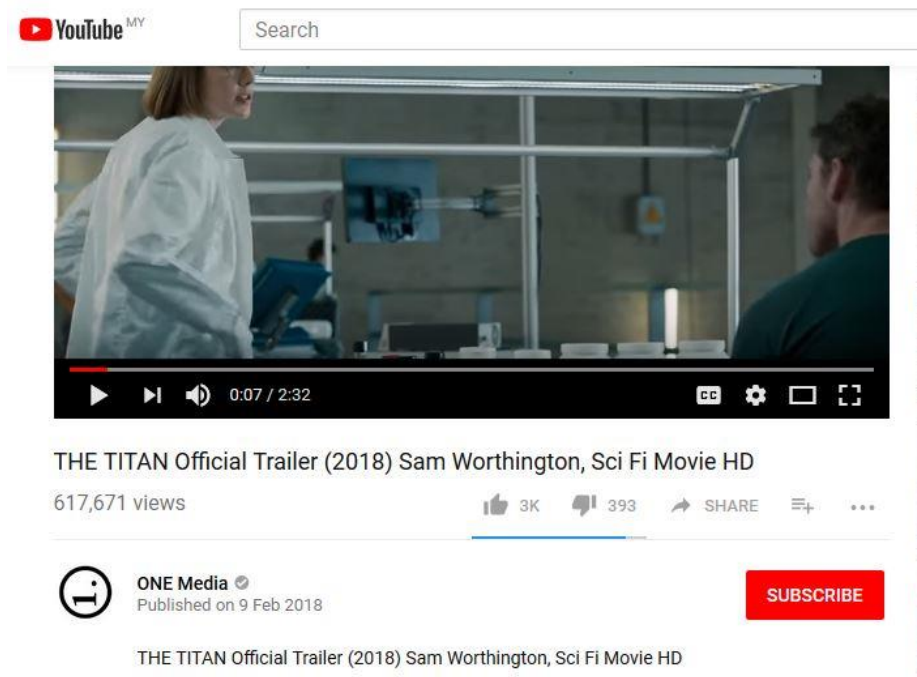

HOW TO EMBED YOUTUBE LINKS INTO YOUR APP.

1. CLICK AT FEATURE & CHOOSE "CUSTOME PAGE"
2. CLICK AT TEXT IN CUSTOME PAGE
3. WRITE YOU TEXT
4. CLICK SOURCE CODE
5. OPEN THE YOUTUBE. CLICK AT SHARE

6. CLICK AT SHARE & CLICK AT EMBED

3K 393 SHARE

TRAILER HD 45:27 1.3M views

SUBSCRIBE

X-MEN: DARK PHO Trailer #1 (2018) J Smasher 2.9M views

7. COPY THE YOUTUBE EMBED CODE

Up next

AUTOPLAY

Sam Worthington, Sci Fi Movie HD